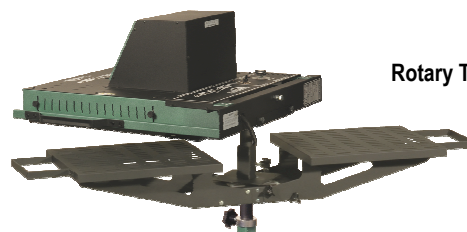

FORCED-AIR FLASH CURE UNIT

AIR-FLASH

A 140 CFM blower draws air through an oversized filtered intake, sends it through an air diverter, then distributes it evenly across the entire heater face.

The heat and air flow are both adjustable.

RA-1824

Heater Size	18" x 18" (46 x 61cm)	18" x 24" (46 x 61cm)
Power (Wattage)	3,500w @ 240v	4,300w @ 240v
Power Plug	NEMA 6-20P*	NEMA L6-30P* (Sold separate)

Features

- RELIABLE** 15 Year Heater Warranty
- POWERFUL** 3500 watt (18 x 18) or 4300 watt (18 x 24) heater
- VERSATILE** Air only, full heat and air, or modulate air velocity and heat.
- SMART** Adjustable heat shield helps maintain heater surface consistency
- CLEAN** Large filtered air intake delivers clean air to heater

- ADJUSTABLE** Heat, air speed, heat shield, height and level
- EFFICIENT** Air cooled outer skin and side handles
- FAST** Flash plastisol in as little as 4 seconds
- CONVENIENT** Heavy duty side handles & locking casters

Options

AutoFlash add

Super Heavy Duty Stand

Rotary Table

*Domestic plugs listed. International cords available.

Flash Cure Units

Technical Specifications

TUV-ISO 9001-2000
Compliant